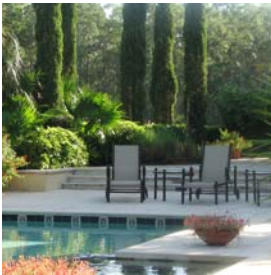

The Garden of Hope and Courage offers places for peace and contemplation; a Children's Garden for play and fun; access to the sight and sound of water; opportunities for active physical therapies for walking, sitting, standing, navigating steps and differing surfaces; a covered pavilion for structured and non-structured events; and, of course, beautiful plants and flowers.

As the landscape architects on this project, we were responsible for developing the design of the project's exterior look and ambiance. The extensive amenities we designed include the immense zero-edge pool, the private swimming pool and spas, signature fountains and water features, pedestrian circulation and outdoor spaces, and the plantings and gardens. Some of the strolling gardens are built over the parking garage roof and are contained in structural planters.

felt tip design group, inc.

landscape architecture | luxury swimming pools | designs for resort living

Various Private Residences Naples and Lee County, Florida

It is increasingly uncommon to see residential work profiled in landscape architectural firms' portfolios. However, southwest Florida is one area in the country where there is continuing demand for residential landscape architecture.